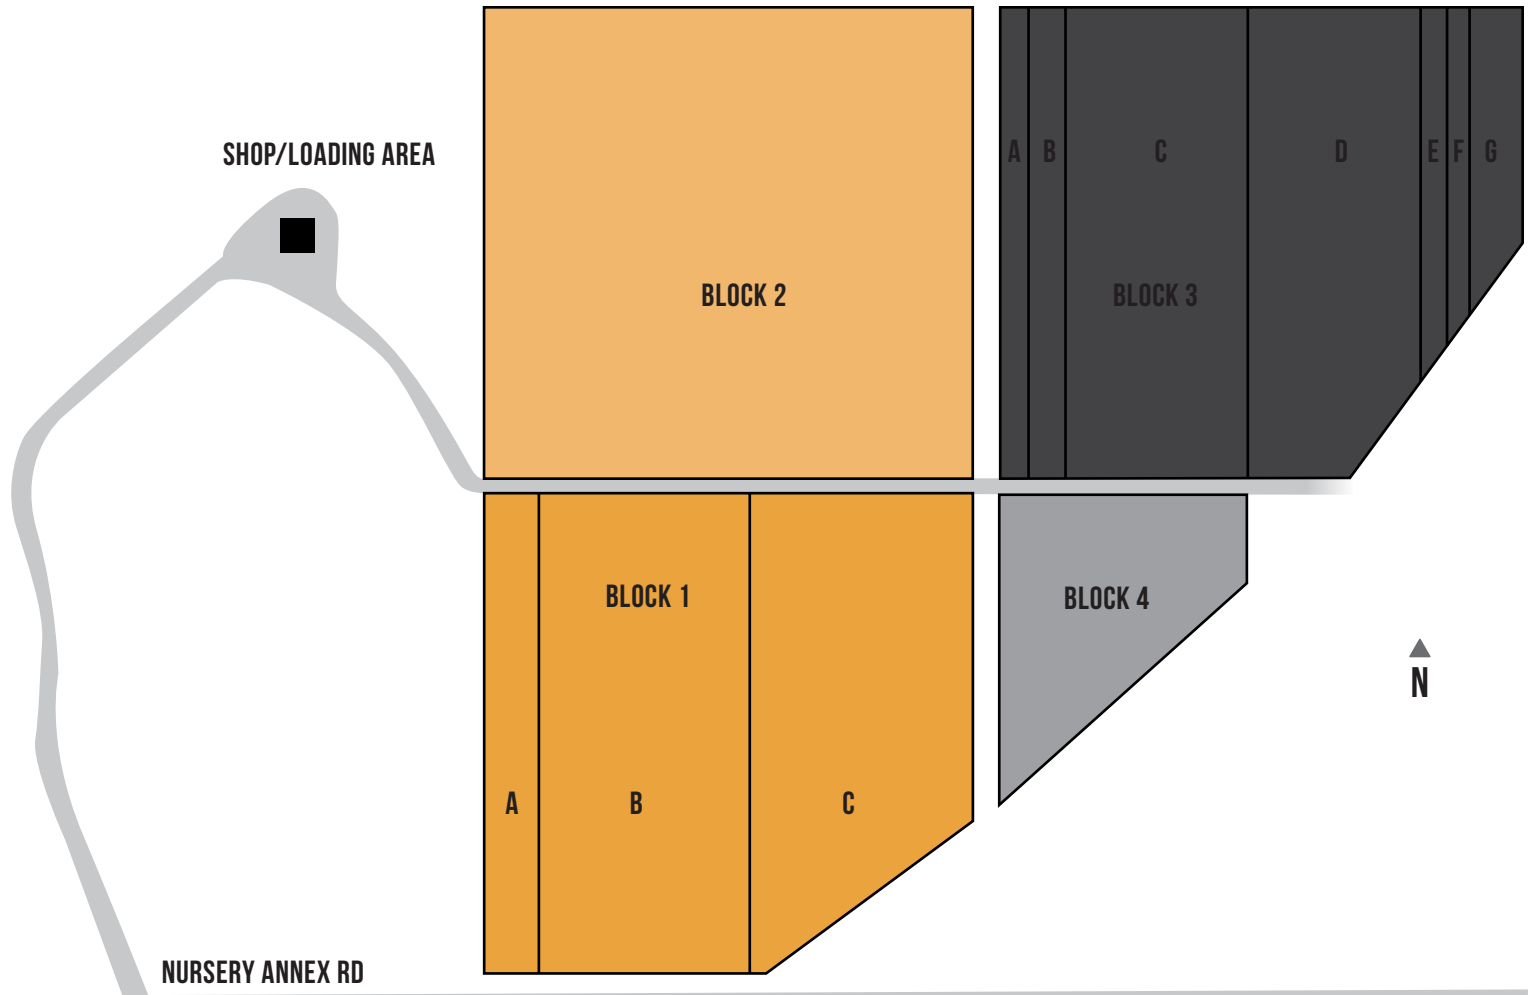

WALLA WALLA AVA VINEYARD
MILTON FREEWATER, OREGON

BLOCK	VARIETY	VINE COUNT	PLANTS/ROW	ACREAGE	YEAR PLANTED
1A	Cab Sauv	983	109	1.01	2009
1B	Cab Sauv	3319	118	3.42	2010
1C	Cab Sauv	3307	100	3.42	2010
2	Merlot	7994	114	8.25	2009
3A	Merlot	339	113	0.35	2009
3B	Syrah	613	77	0.63	2009
3C	Sangio	3717	133	3.84	2009
3D	Sangio	2011	91	2.08	2009
3E	Cab Franc	268	89	0.28	2009
3F	Nebbiolo	247	82	0.26	2009
3G	Barbera	442	55	0.46	2009
4	Sangio	922	75	0.95	2009

BLOCK MAP

ADDITIONAL NOTES:

All Plantings are at 5X9 = 968 per acre
Vine Counts as of 2021 are existing only