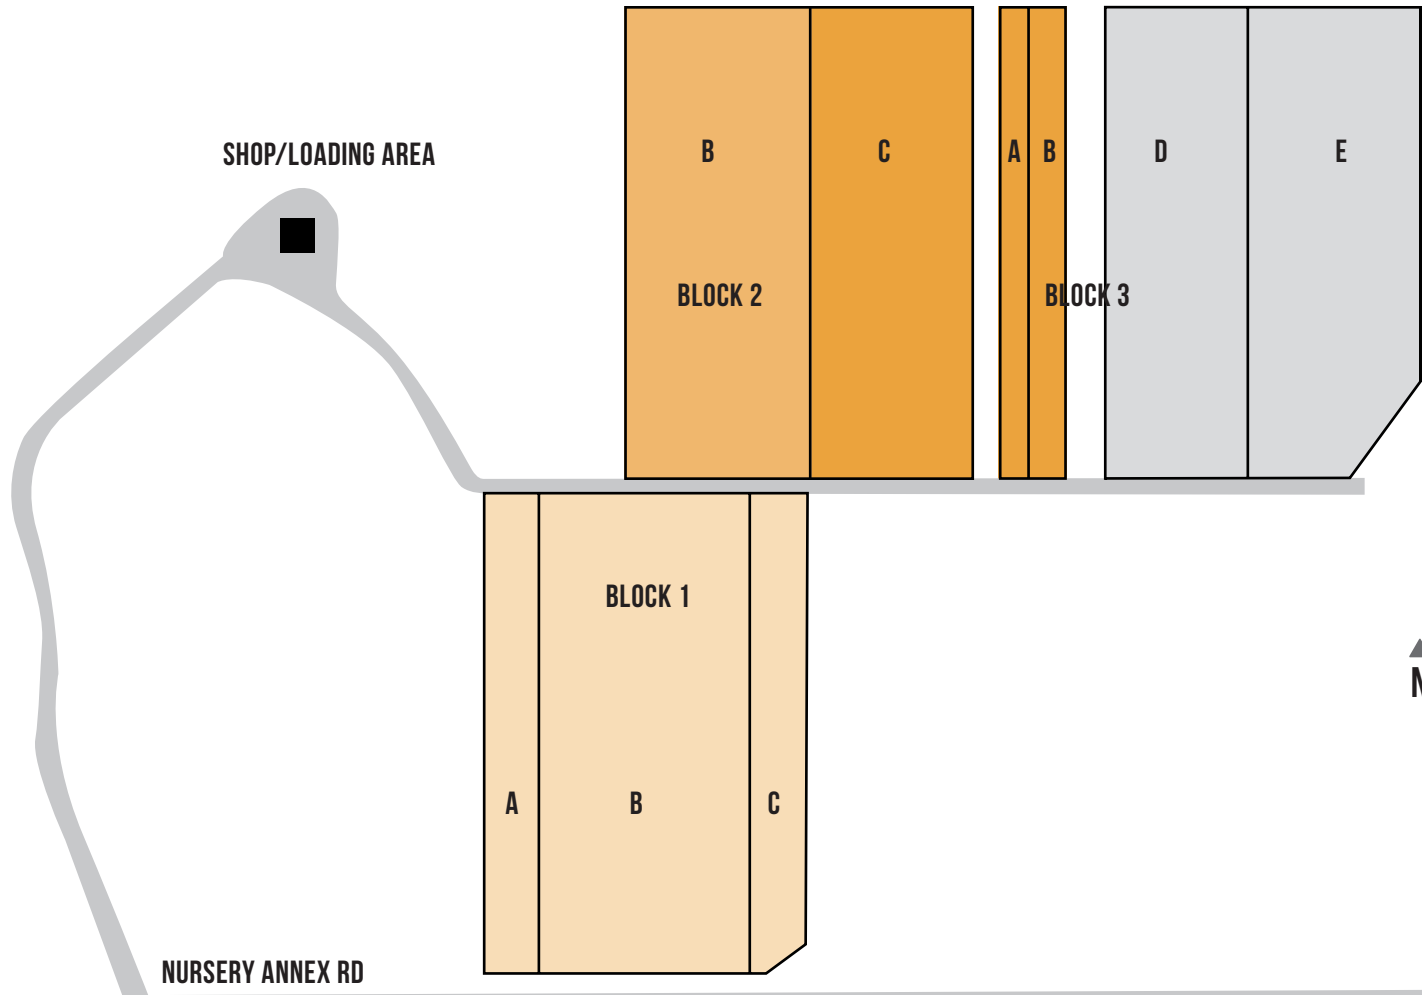

WALLA WALLA AVA VINEYARD
MILTON FREEWATER, OREGON

BLOCK	VARIETY	VINE COUNT	PLANTS/ROW	ACREAGE	YEAR PLANTED
1A	Cab Sauv	983	109	1.01	2009
1B	Cab Sauv	3319	118	3.42	2010
1C	Cab Sauv	3307	100	0.50	2010
2B	Merlot			4.0	2009
2C	Syrah			1.70	2025
3A	Syrah			0.30	2025
3B	Syrah	613	77	0.63	2009
3D	Sangio			2.84	2009
3E	Sangio	2011	91	2.08	2009

BLOCK MAP

ADDITIONAL NOTES:

All Plantings are at 5X9 = 968 per acre
Vine Counts as of 2021 are existing only