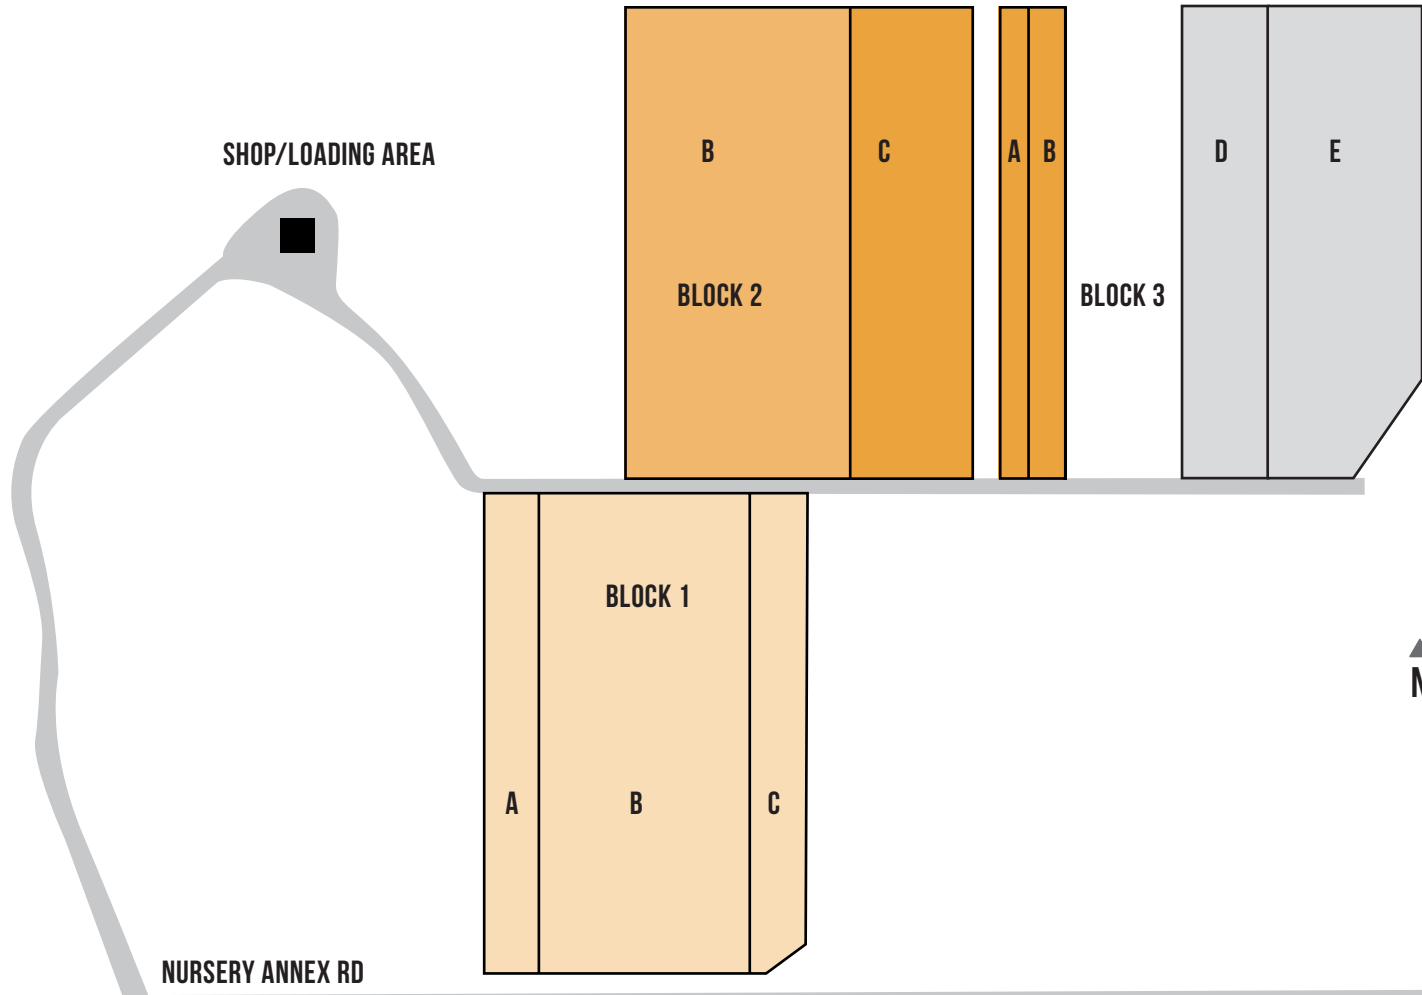

WALLA WALLA AVA VINEYARD
MILTON FREEWATER, OREGON

BLOCK	VARIETY	VINE COUNT	PLANTS/ROW	ACREAGE	YEAR PLANTED
1A	Cab Sauv	983	109	1.01	2009
1B	Cab Sauv	3319	118	3.42	2010
1C	Cab Sauv	3307	100	0.50	2010
2B	Merlot			4.0	2009
2C	Syrah			1.70	2025
3A	Syrah			0.30	2025
3B	Syrah	613	77	0.63	2009
3D	Sangio			2.84	2009
3E	Sangio	2011	91	2.08	2009

BLOCK MAP

ADDITIONAL NOTES:

All Plantings are at 5X9 = 968 per acre
Vine Counts as of 2021 are existing only